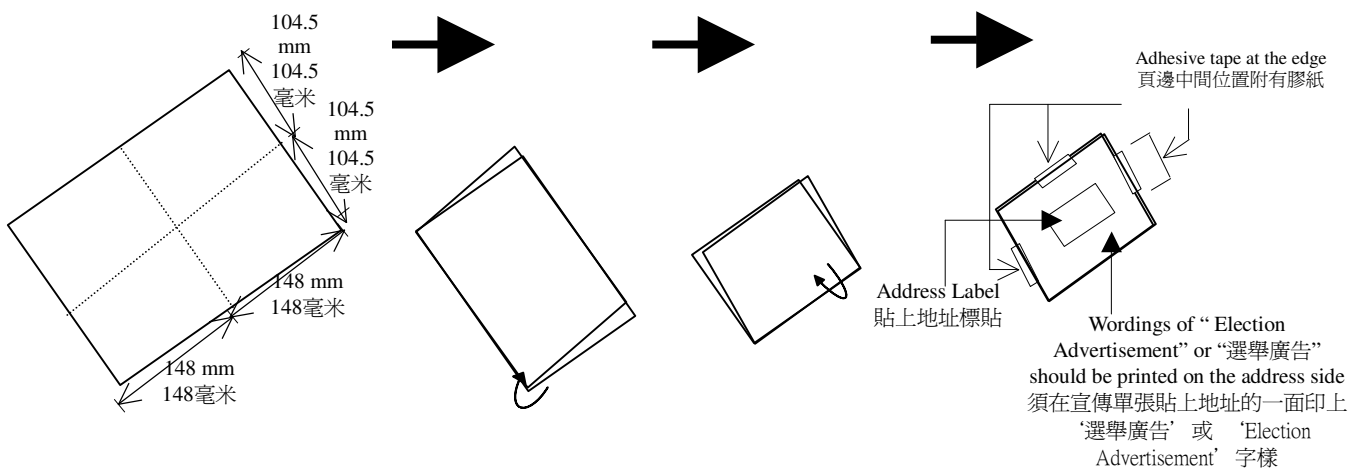

Methods of Folding of Election Advertisement
郵寄選舉廣告宜採用的摺疊方法

Figure 1 : Folder of A4 (296mm) size
圖示一：對摺的A4(296毫米)尺寸紙張

Figure 2 : Folder of A4 (296mm) size with 2 folds
圖示二：兩摺的A4(296毫米)尺寸紙張

Figure 3 : Folder of A4 (296mm) size with 2 folds
圖示三：兩摺的A4 (296毫米)尺寸紙張

Figure 4 : Folder of A4 (296mm) size sealed with address label
圖示四：以地址標貼封口的A4(296毫米)尺寸紙張

Figure 5 : Folder of A4 (296mm) size sealed with address label
圖示五：以地址標貼封口的A4(296毫米)尺寸紙張

備註:如以其他方法摺疊,所有超過90毫米的開口,必須以膠紙封口。
Note : For other methods of folding, all openings exceed 90mm should be closed by means of adhesive tape.