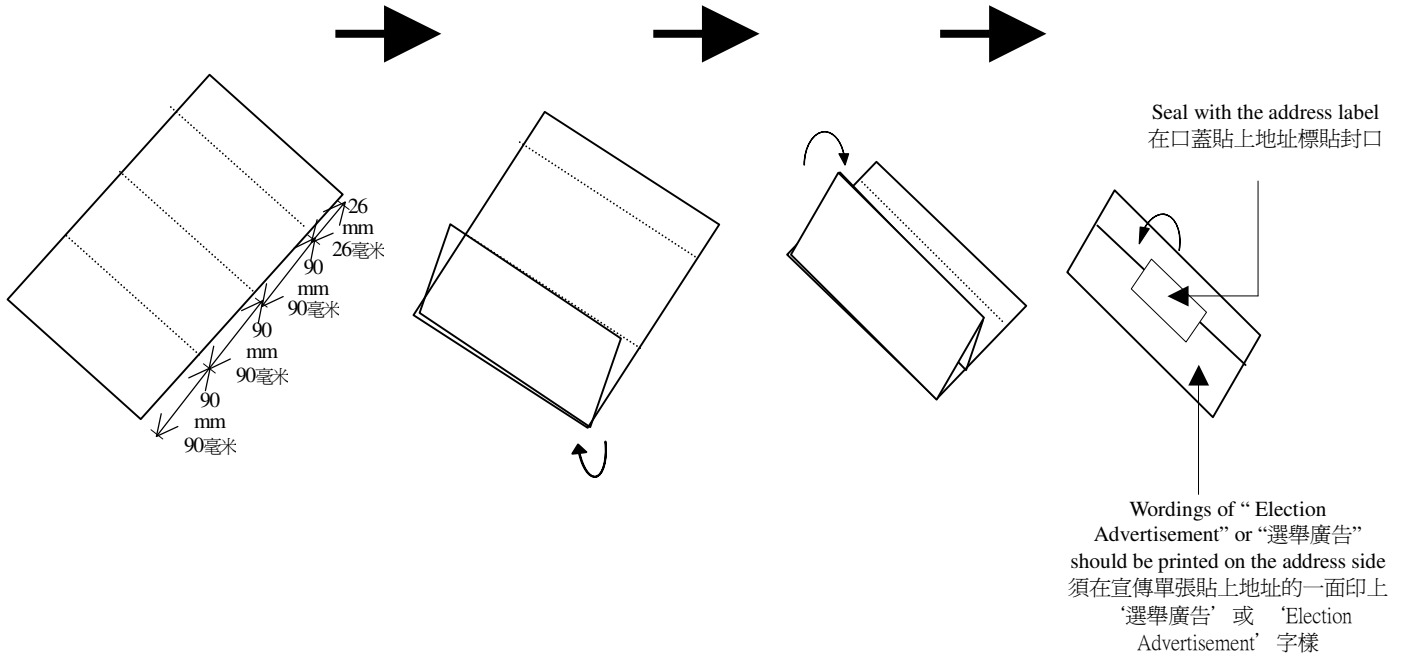

Methods of Folding of Election Advertisement
郵寄選舉廣告宜採用的摺疊方法

Figure 1 : Folder of A4 (296mm) size
圖示一：對摺的A4(296毫米)尺寸紙張

Figure 2 : Folder of A4 (296mm) size with 2 folds
圖示二：兩摺的A4(296毫米)尺寸紙張

Figure 3 : Folder of A4 (296mm) size with 2 folds
圖示三：兩摺的A4 (296毫米)尺寸紙張

Figure 4 : Folder of A4 (296mm) size sealed with address label
圖示四：以地址標貼封口的A4(296毫米)尺寸紙張

Figure 5 : Folder of A4 (296mm) size sealed with address label
圖示五：以地址標貼封口的A4(296毫米)尺寸紙張

備註:如以其他方法摺疊,所有超過90毫米的開口,必須以膠紙封口。
Note : For other methods of folding, all openings exceed 90mm should be closed by means of adhesive tape.