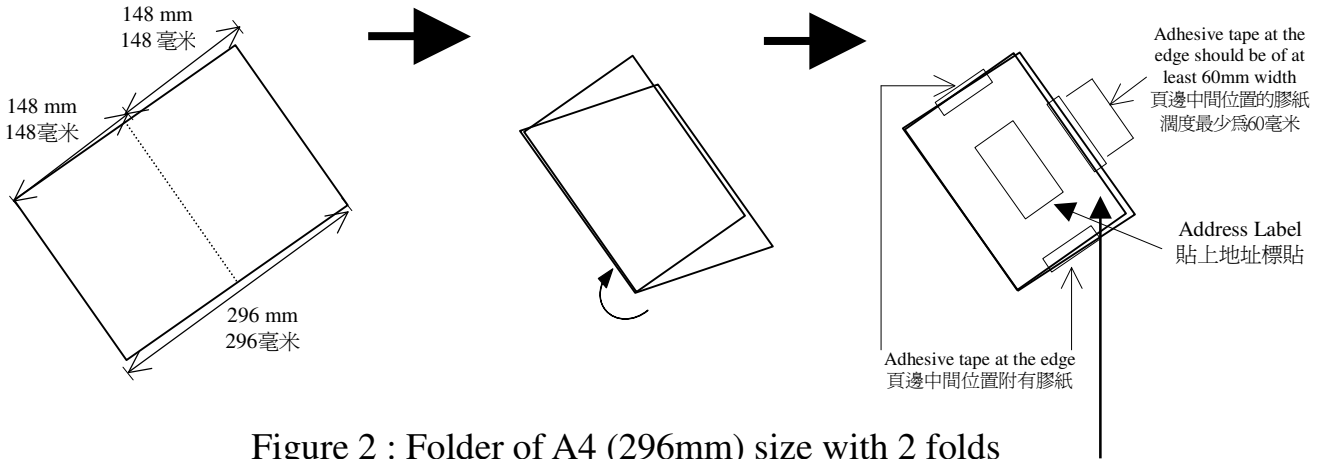

Methods of Folding of Election Advertisement
郵寄選舉廣告宜採用的摺疊方法

Figure 1 : Folder of A4 (296mm) size
圖示一：對摺的A4(296毫米)尺寸紙張

Figure 2 : Folder of A4 (296mm) size with 2 folds
圖示二：兩摺的A4(296毫米)尺寸紙張

Figure 3 : Folder of A4 (296mm) size with 2 folds
圖示三：兩摺的A4 (296毫米)尺寸紙張

Figure 4 : Folder of A4 (296mm) size sealed with address label
圖示四：以地址標貼封口的A4(296毫米)尺寸紙張

Figure 5 : Folder of A4 (296mm) size sealed with address label
圖示五：以地址標貼封口的A4(296毫米)尺寸紙張

備註:如以其他方法摺疊,所有超過90毫米的開口,必須以膠紙封口。
Note : For other methods of folding, all openings exceed 90mm should be closed by means of adhesive tape.