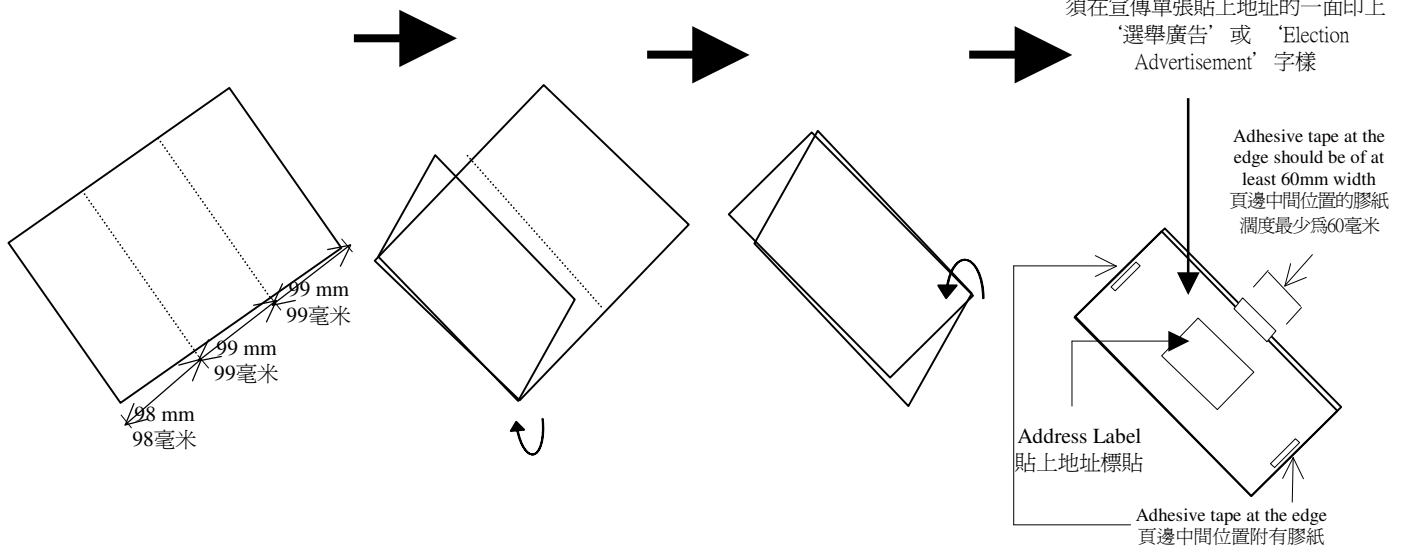

Methods of Folding of Election Advertisement
郵寄選舉廣告宜採用的摺疊方法

Figure 1 : Folder of A4 (296mm) size
圖示一：對摺的A4(296毫米)尺寸紙張

Figure 2 : Folder of A4 (296mm) size with 2 folds
圖示二：兩摺的A4(296毫米)尺寸紙張

Figure 3 : Folder of A4 (296mm) size with 2 folds
圖示三：兩摺的A4 (296毫米)尺寸紙張

Figure 4 : Folder of A4 (296mm) size sealed with address label
圖示四：以地址標貼封口的A4(296毫米)尺寸紙張

Figure 5 : Folder of A4 (296mm) size sealed with address label
圖示五：以地址標貼封口的A4(296毫米)尺寸紙張

備註:如以其他方法摺疊,所有超過90毫米的開口,必須以膠紙封口。
Note : For other methods of folding, all openings exceed 90mm should be closed by means of adhesive tape.