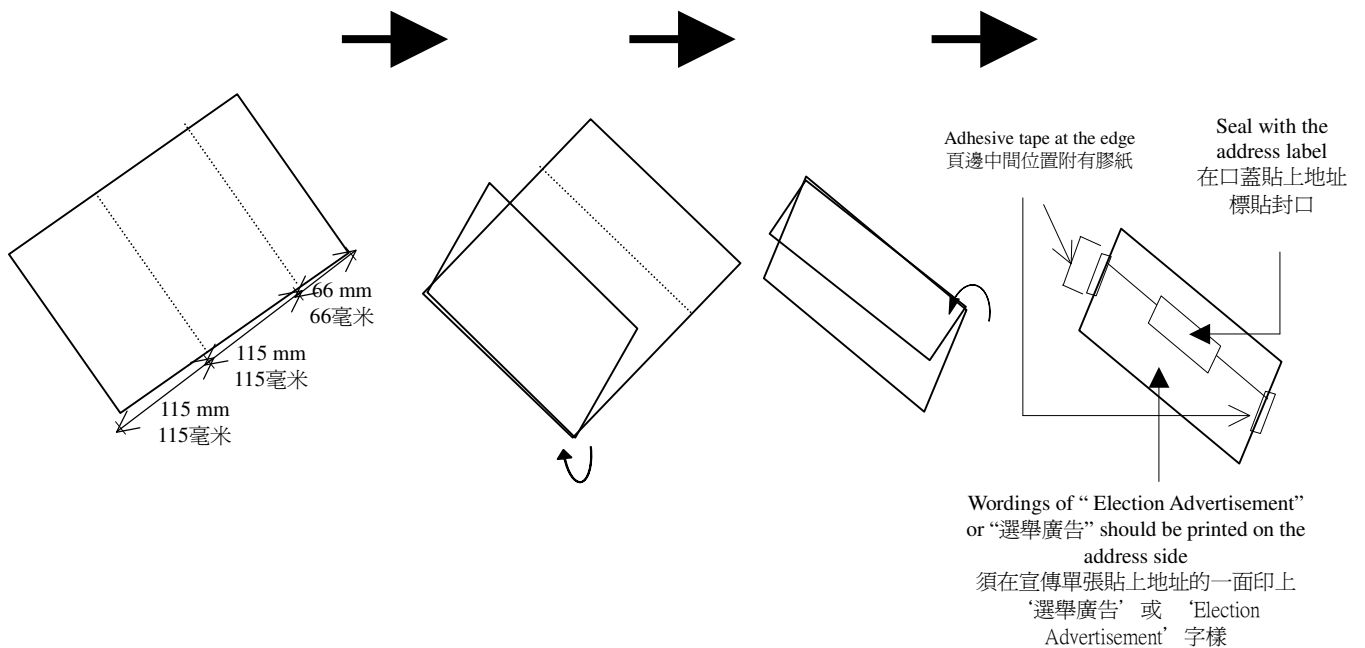

Methods of Folding of Election Advertisement
郵寄選舉廣告宜採用的摺疊方法

Figure 1 : Folder of A4 (296mm) size
圖示一：對摺的A4(296毫米)尺寸紙張

Figure 2 : Folder of A4 (296mm) size with 2 folds
圖示二：兩摺的A4(296毫米)尺寸紙張

Figure 3 : Folder of A4 (296mm) size with 2 folds
圖示三：兩摺的A4 (296毫米)尺寸紙張

Figure 4 : Folder of A4 (296mm) size sealed with address label
圖示四：以地址標貼封口的A4(296毫米)尺寸紙張

Figure 5 : Folder of A4 (296mm) size sealed with address label
圖示五：以地址標貼封口的A4(296毫米)尺寸紙張

備註:如以其他方法摺疊,所有超過90毫米的開口,必須以膠紙封口。
Note : For other methods of folding, all openings exceed 90mm should be closed by means of adhesive tape.