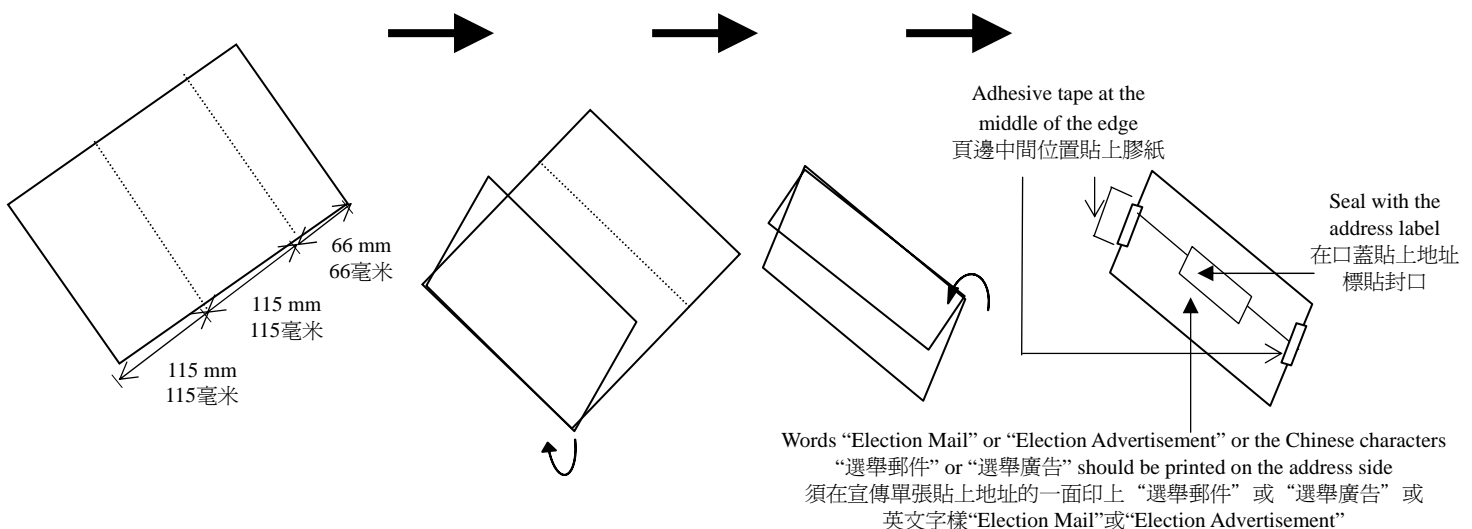

Methods of Folding of Election Mail

郵寄選舉郵件採用的摺疊方法

Figure 1 : Folder of A4 (296mm) size
圖示一：對摺的A4(296毫米)尺寸紙張

Figure 2 : Folder of A4 (296mm) size with 2 folds
圖示二：兩摺的A4(296毫米)尺寸紙張

Figure 3 : Folder of A4 (296mm) size with 2 folds
圖示三：兩摺的A4 (296毫米)尺寸紙張

Methods of Folding of Election Mail

郵寄選舉郵件採用的摺疊方法

Figure 4A&4B : Folder of A4 (296mm) size sealed with address label

圖示四A及四B：以地址標貼封口的A4(296毫米)尺寸紙張

Figure 5 : Folder of A4 (296mm) size sealed with address label

圖示五：以地址標貼封口的A4(296毫米)尺寸紙張

備註：無論以任何方法摺疊，所有超過90毫米的開口，必須以膠紙封口。

Note : For any methods of folding, all openings exceed 90mm should be closed by means of adhesive tape.