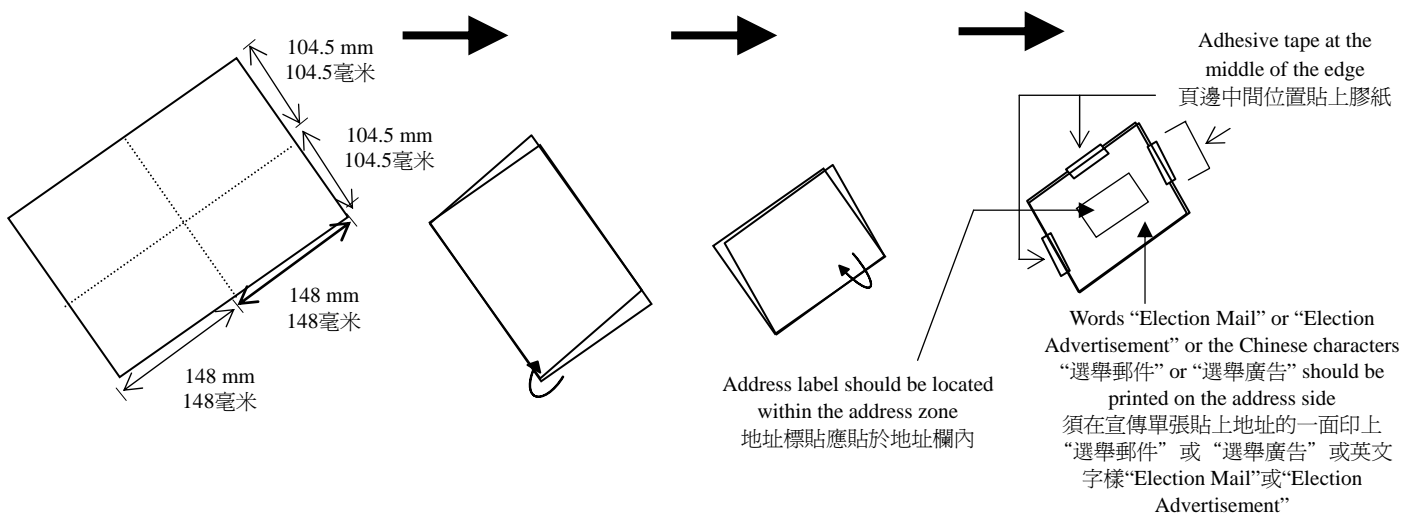

Methods of Folding of Election Mail

郵寄選舉郵件採用的摺疊方法

Figure 1 : Folder of A4 (296mm) size
圖示一：對摺的A4(296毫米)尺寸紙張

Figure 2 : Folder of A4 (296mm) size with 2 folds
圖示二：兩摺的A4(296毫米)尺寸紙張

Figure 3 : Folder of A4 (296mm) size with 2 folds
圖示三：兩摺的A4 (296毫米)尺寸紙張

Methods of Folding of Election Mail

郵寄選舉郵件採用的摺疊方法

Figure 4A&4B : Folder of A4 (296mm) size sealed with address label

圖示四A及四B：以地址標貼封口的A4(296毫米)尺寸紙張

Figure 5 : Folder of A4 (296mm) size sealed with address label

圖示五：以地址標貼封口的A4(296毫米)尺寸紙張

備註：無論以任何方法摺疊，所有超過90毫米的開口，必須以膠紙封口。

Note : For any methods of folding, all openings exceed 90mm should be closed by means of adhesive tape.