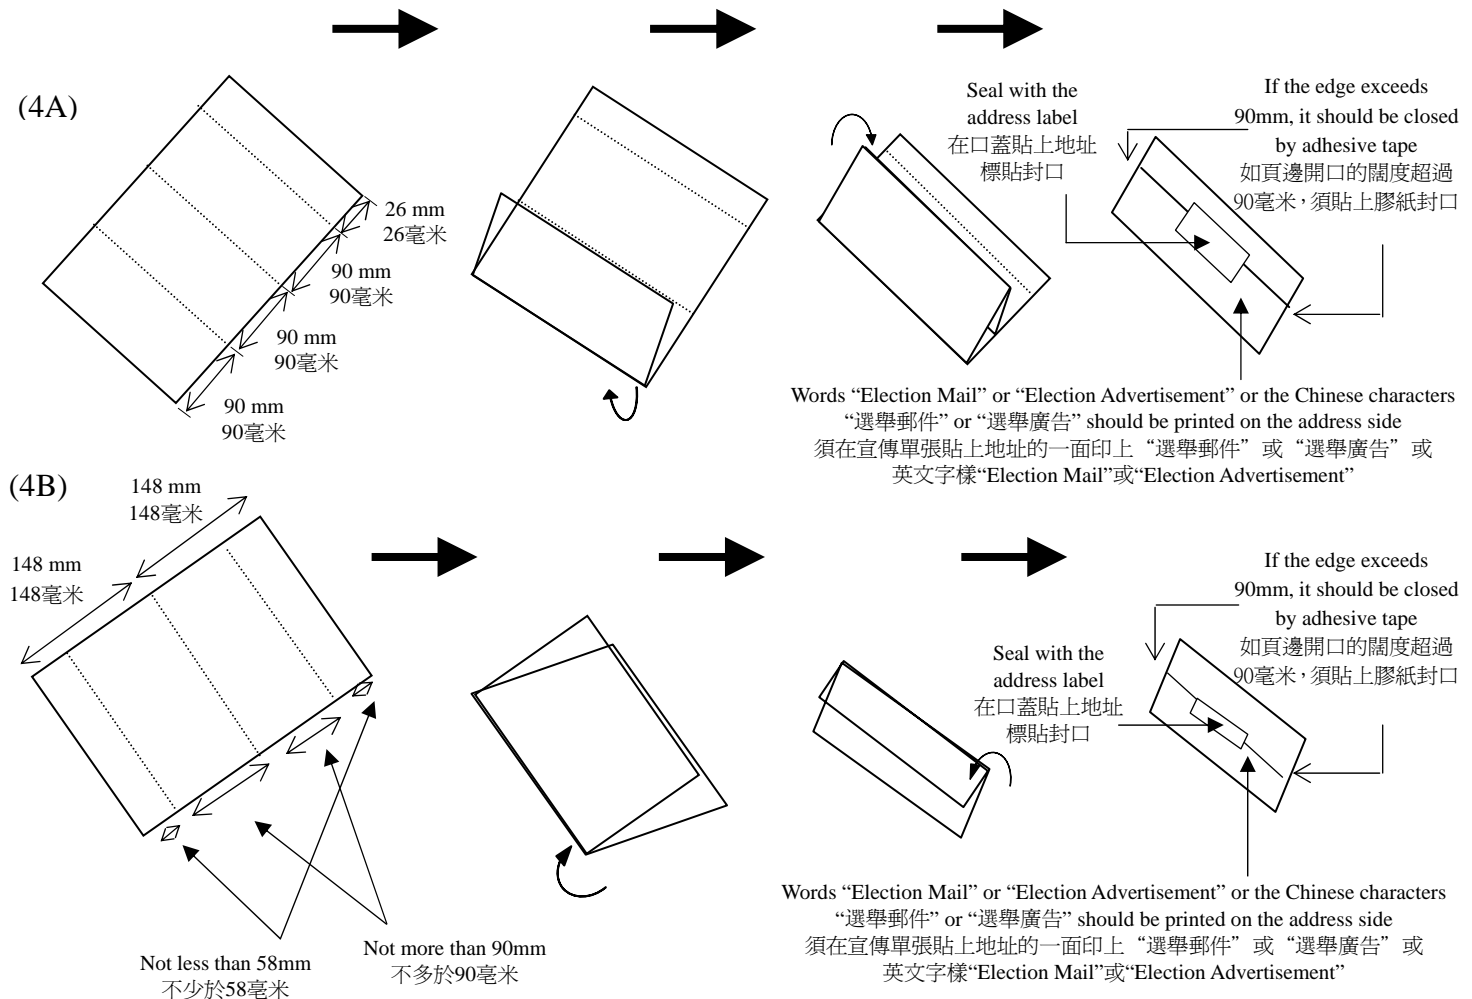

Methods of Folding of Election Mail

郵寄選舉郵件採用的摺疊方法

Figure 4A&4B : Folder of A4 (296mm) size sealed with address label

圖示四A及四B：以地址標貼封口的A4(296毫米)尺寸紙張

Figure 5 : Folder of A4 (296mm) size sealed with address label

圖示五：以地址標貼封口的A4(296毫米)尺寸紙張

備註：無論以任何方法摺疊，所有超過90毫米的開口，必須以膠紙封口。

Note : For any methods of folding, all openings exceed 90mm should be closed by means of adhesive tape.