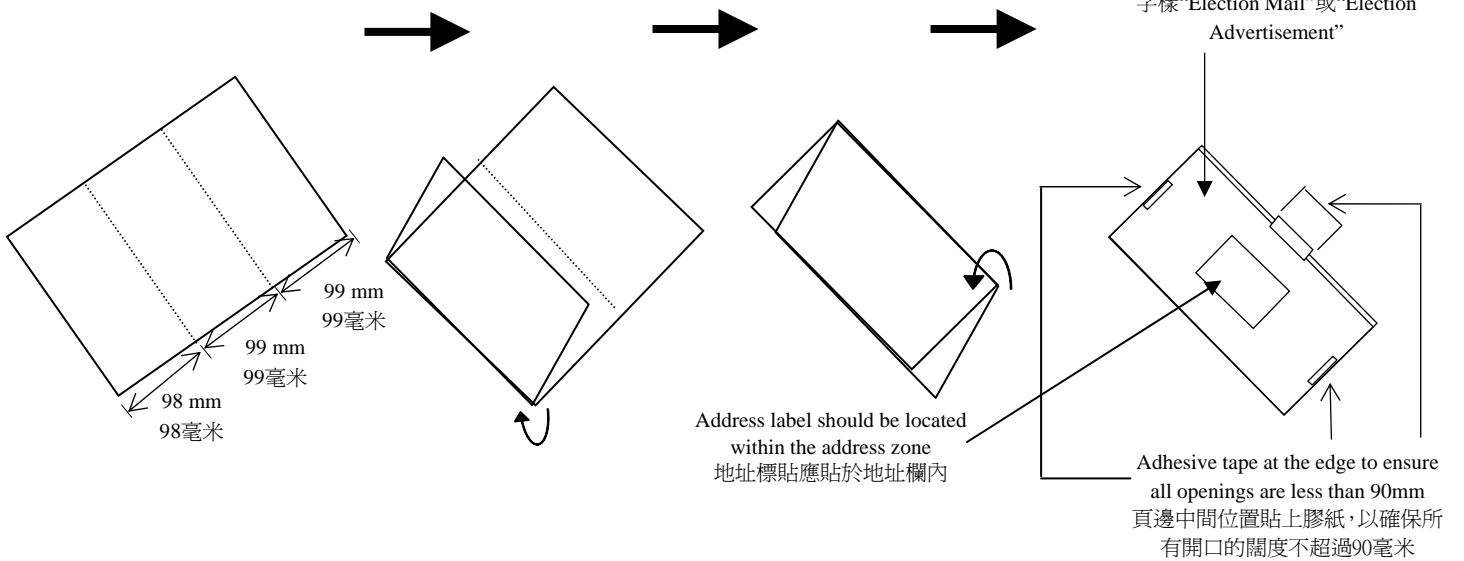

Methods of Folding of Election Mail

郵寄選舉郵件採用的摺疊方法

Figure 1 : Folder of A4 (296mm) size
圖示一：對摺的A4(296毫米)尺寸紙張

Figure 2 : Folder of A4 (296mm) size with 2 folds
圖示二：兩摺的A4(296毫米)尺寸紙張

Figure 3 : Folder of A4 (296mm) size with 2 folds
圖示三：兩摺的A4 (296毫米)尺寸紙張

Methods of Folding of Election Mail

郵寄選舉郵件採用的摺疊方法

Figure 4A&4B : Folder of A4 (296mm) size sealed with address label

圖示四A及四B：以地址標貼封口的A4(296毫米)尺寸紙張

Figure 5 : Folder of A4 (296mm) size sealed with address label

圖示五：以地址標貼封口的A4(296毫米)尺寸紙張

備註：無論以任何方法摺疊，所有超過90毫米的開口，必須以膠紙封口。

Note : For any methods of folding, all openings exceed 90mm should be closed by means of adhesive tape.