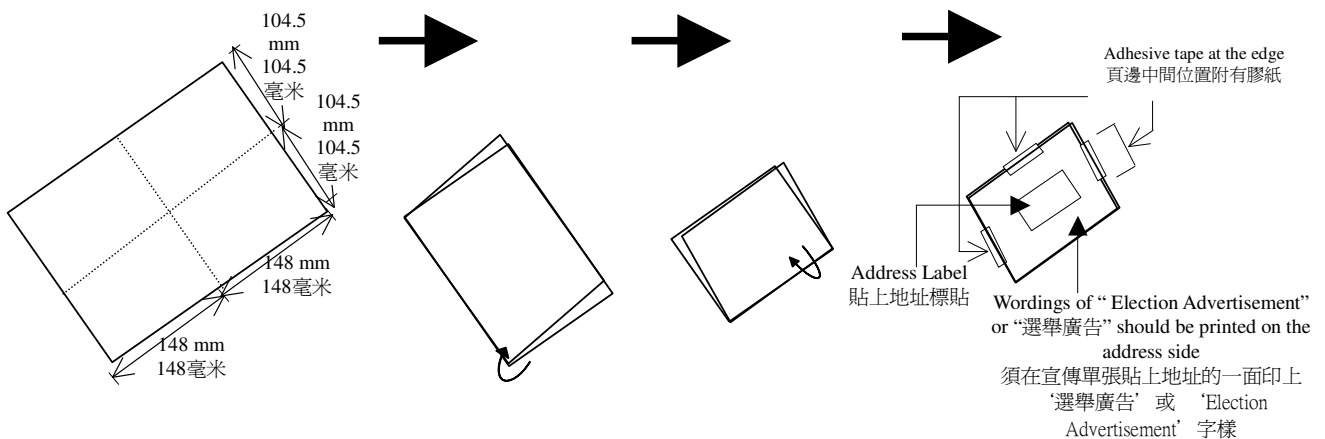

Methods of Folding of Election Advertisement
郵寄選舉廣告宜採用的摺疊方法

Figure 1 : Folder of A4 (296mm) size
圖示一：對摺的A4(296毫米)尺寸紙張

Figure 2 : Folder of A4 (296mm) size with 2 folds
圖示二：兩摺的A4(296毫米)尺寸紙張

Figure 3 : Folder of A4 (296mm) size with 2 folds
圖示三：兩摺的A4 (296毫米)尺寸紙張

Figure 4 : Folder of A4 (296mm) size sealed with address label
圖示四：以地址標貼封口的A4(296毫米)尺寸紙張

Figure 5 : Folder of A4 (296mm) size sealed with address label
圖示五：以地址標貼封口的A4(296毫米)尺寸紙張

備註:如以其他方法摺疊,所有超過90毫米的開口,必須以膠紙封口。

Note : For other methods of folding, all openings exceed 90mm should be closed by means of adhesive tape.