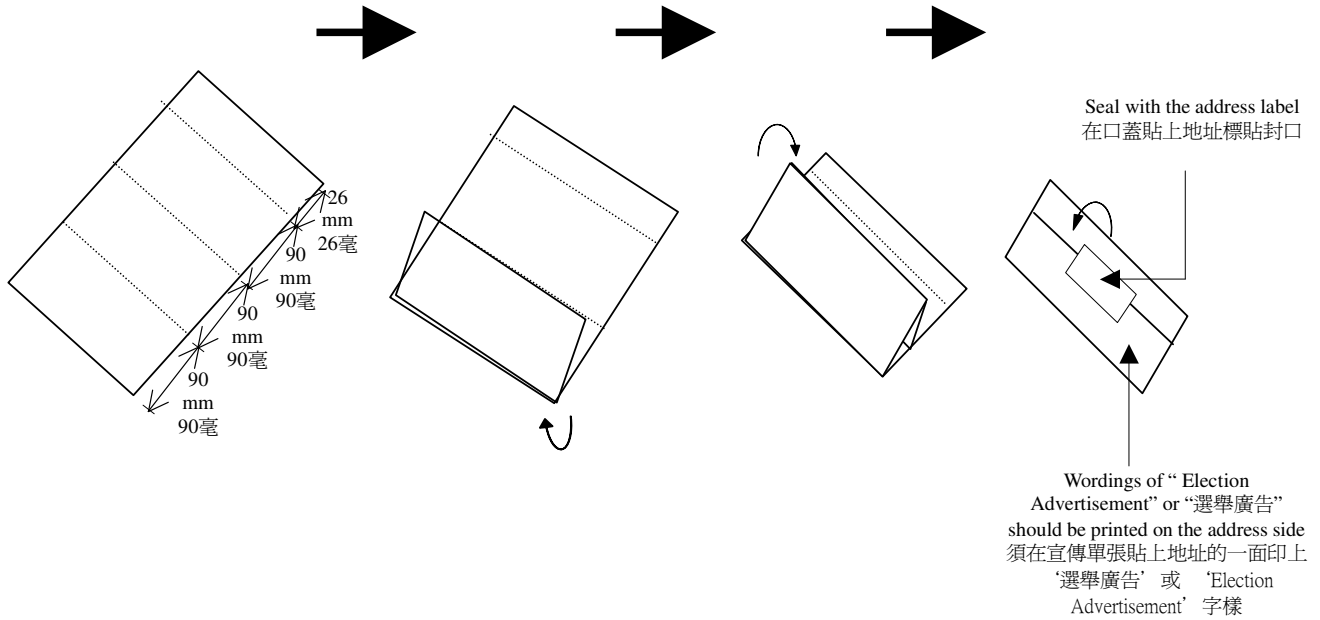

Methods of Folding of Election Advertisement
郵寄選舉廣告宜採用的摺疊方法

Figure 1 : Folder of A4 (296mm) size
圖示一：對摺的A4(296毫米)尺寸紙張

Figure 2 : Folder of A4 (296mm) size with 2 folds
圖示二：兩摺的A4(296毫米)尺寸紙張

Figure 3 : Folder of A4 (296mm) size with 2 folds
圖示三：兩摺的A4 (296毫米)尺寸紙張

Figure 4 : Folder of A4 (296mm) size sealed with address label
圖示四：以地址標貼封口的A4(296毫米)尺寸紙張

Figure 5 : Folder of A4 (296mm) size sealed with address label
圖示五：以地址標貼封口的A4(296毫米)尺寸紙張

備註:如以其他方法摺疊,所有超過90毫米的開口,必須以膠紙封口。

Note : For other methods of folding, all openings exceed 90mm should be closed by means of adhesive tape.