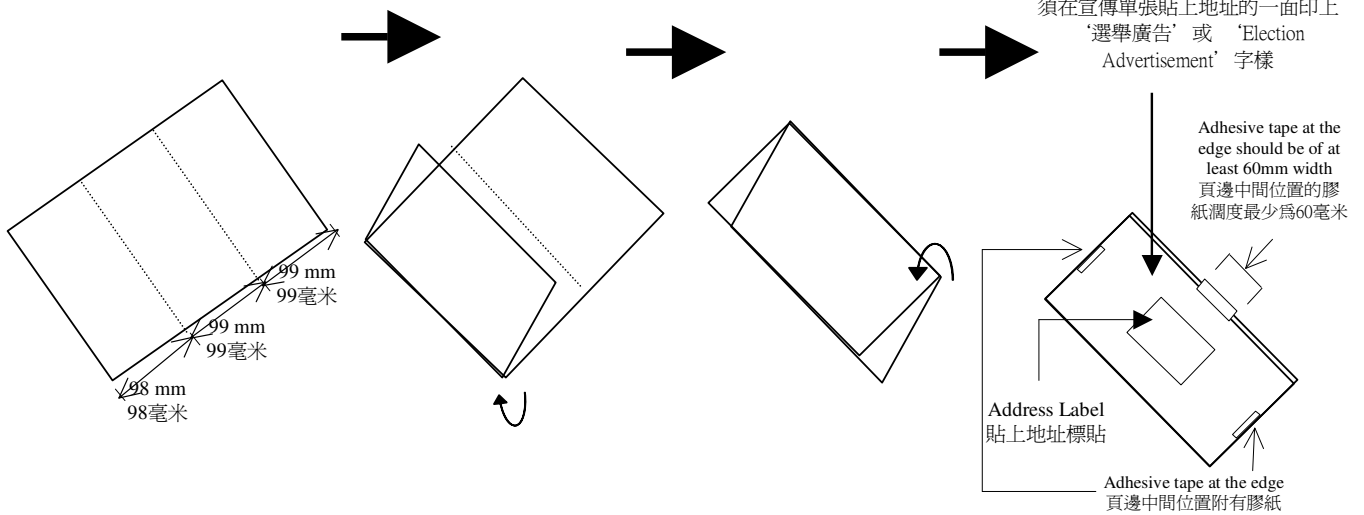

Methods of Folding of Election Advertisement
郵寄選舉廣告宜採用的摺疊方法

Figure 1 : Folder of A4 (296mm) size
圖示一：對摺的A4(296毫米)尺寸紙張

Figure 2 : Folder of A4 (296mm) size with 2 folds
圖示二：兩摺的A4(296毫米)尺寸紙張

Figure 3 : Folder of A4 (296mm) size with 2 folds
圖示三：兩摺的A4 (296毫米)尺寸紙張

Figure 4 : Folder of A4 (296mm) size sealed with address label
圖示四：以地址標貼封口的A4(296毫米)尺寸紙張

Figure 5 : Folder of A4 (296mm) size sealed with address label
圖示五：以地址標貼封口的A4(296毫米)尺寸紙張

備註:如以其他方法摺疊,所有超過90毫米的開口,必須以膠紙封口。

Note : For other methods of folding, all openings exceed 90mm should be closed by means of adhesive tape.