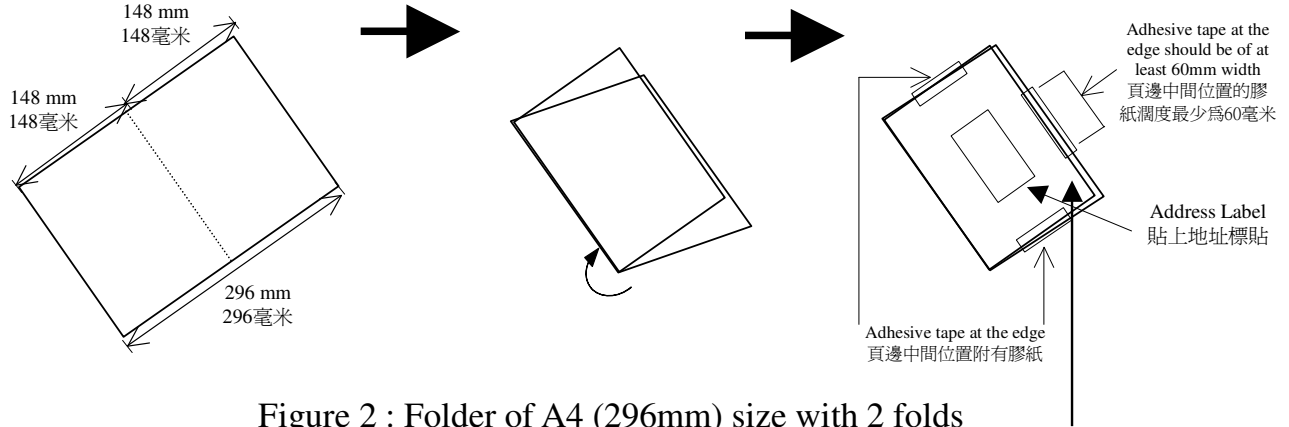

Methods of Folding of Election Advertisement
郵寄選舉廣告宜採用的摺疊方法

Figure 1 : Folder of A4 (296mm) size
圖示一：對摺的A4(296毫米)尺寸紙張

Figure 2 : Folder of A4 (296mm) size with 2 folds
圖示二：兩摺的A4(296毫米)尺寸紙張

Figure 3 : Folder of A4 (296mm) size with 2 folds
圖示三：兩摺的A4 (296毫米)尺寸紙張

Figure 4 : Folder of A4 (296mm) size sealed with address label
圖示四：以地址標貼封口的A4(296毫米)尺寸紙張

Figure 5 : Folder of A4 (296mm) size sealed with address label
圖示五：以地址標貼封口的A4(296毫米)尺寸紙張

備註:如以其他方法摺疊,所有超過90毫米的開口,必須以膠紙封口。

Note : For other methods of folding, all openings exceed 90mm should be closed by means of adhesive tape.