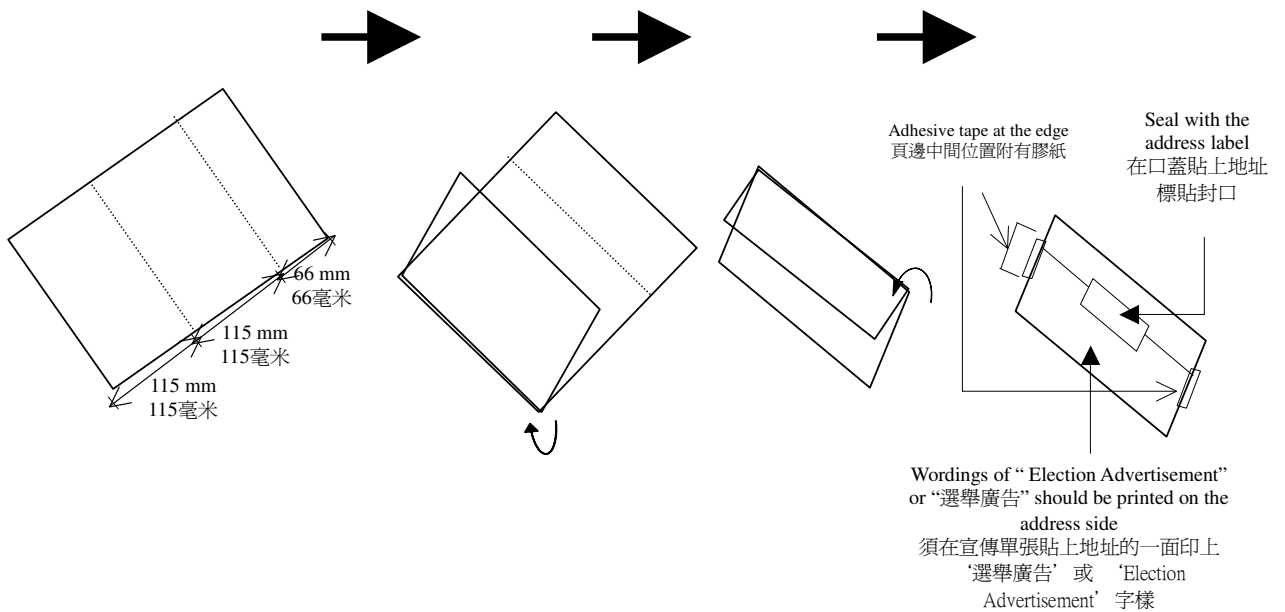

Methods of Folding of Election Advertisement
郵寄選舉廣告宜採用的摺疊方法

Figure 1 : Folder of A4 (296mm) size
圖示一：對摺的A4(296毫米)尺寸紙張

Figure 2 : Folder of A4 (296mm) size with 2 folds
圖示二：兩摺的A4(296毫米)尺寸紙張

Figure 3 : Folder of A4 (296mm) size with 2 folds
圖示三：兩摺的A4 (296毫米)尺寸紙張

Figure 4 : Folder of A4 (296mm) size sealed with address label
圖示四：以地址標貼封口的A4(296毫米)尺寸紙張

Figure 5 : Folder of A4 (296mm) size sealed with address label
圖示五：以地址標貼封口的A4(296毫米)尺寸紙張

備註:如以其他方法摺疊,所有超過90毫米的開口,必須以膠紙封口。

Note : For other methods of folding, all openings exceed 90mm should be closed by means of adhesive tape.